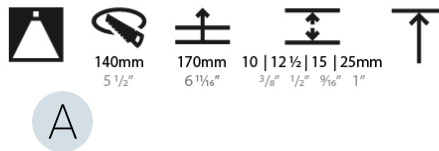

ELECTRICAL

Lamp Type: LED (Zhaga Standard)
Input Wattage (W): 28
Total Output Wattage (W): 26.4
Dimming: Tri-Mode (Non-Dimming and Phase Dimming (120Vac only) and 0-10V Dimming)
Driver Included: No
Driver Location: Recessed Housing
Driver Type: Constant Current - Universal
Driver Class: Class 2
Housing: See components
Input Voltage (V): 120 - 277
Constant Current (MA): 700

LED

Number of LEDs: 1
Color Temperature (°K): 2700 / 3000 / 3500 / 4000
Max. Delivered Lumen (lm): 2156 / 2244 / 2377 / 2425
Nominal Lumen (lm): 2909 / 3028 / 3208 / 2373
CRI: >90 CRI
Lamp Life (hrs): 50000
Upon Request: RGB-W Tunable White Special Color Temperature Special LED

OPTICAL

Reflector°: 18 / 34
Optic°: Lens Pack - No Lens / Linear Spread Lens / Honeycomb / Spread Lens
Adjustability: Fixed
Upon Request: Special Beam Angles

RATINGS AND CERTIFICATIONS

382, F 416-247-9319, www.zaneen.com
Certified and created for North American standards at the end of the existing Model #. For assistance on 'custom' specifications, contact zteam@zaneen.com.
In a constant effort to supply the best product, we reserve the right to change specifications or materials without notice. The most recent specification sheets are found at zaneen.com
IP rating: IP20